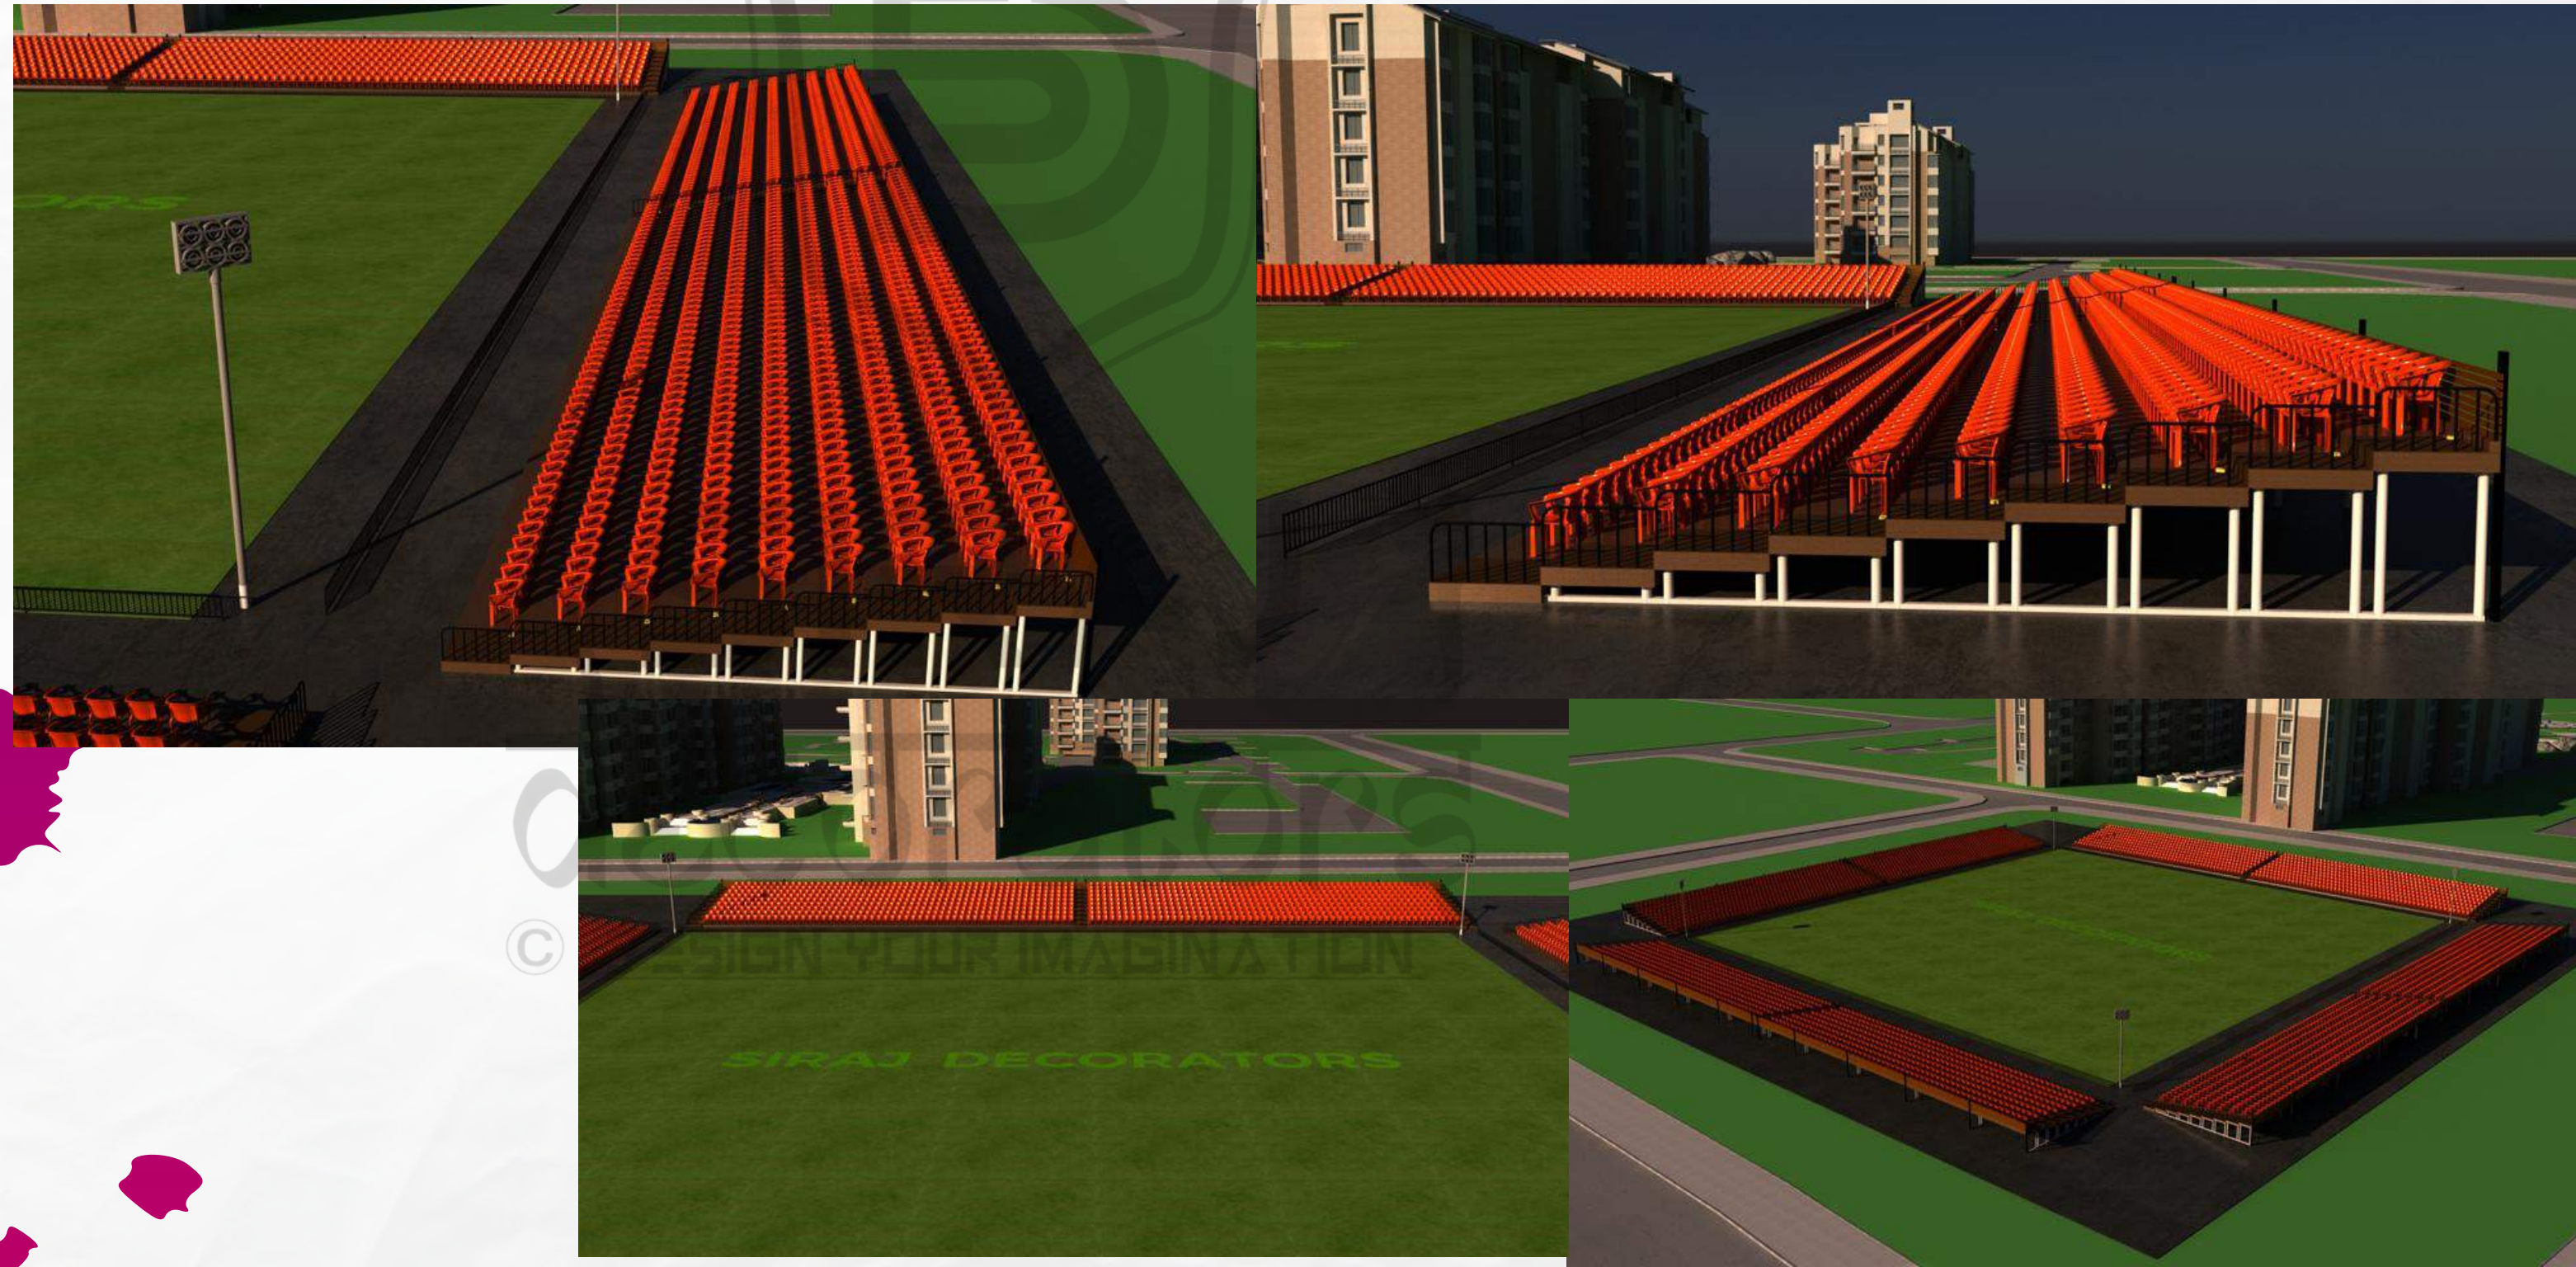

CONSTRUCTION SHADE

VILE PARLE

SIRAJ
decorators
© DESIGN YOUR IMAGINATION

STADIUM PLATFORM

36 X 1000 RFT

SEATING CAPACITY - 4000 PAX

PLATFORM TABLES

WOODEN FLOORING 72000SQ.FT