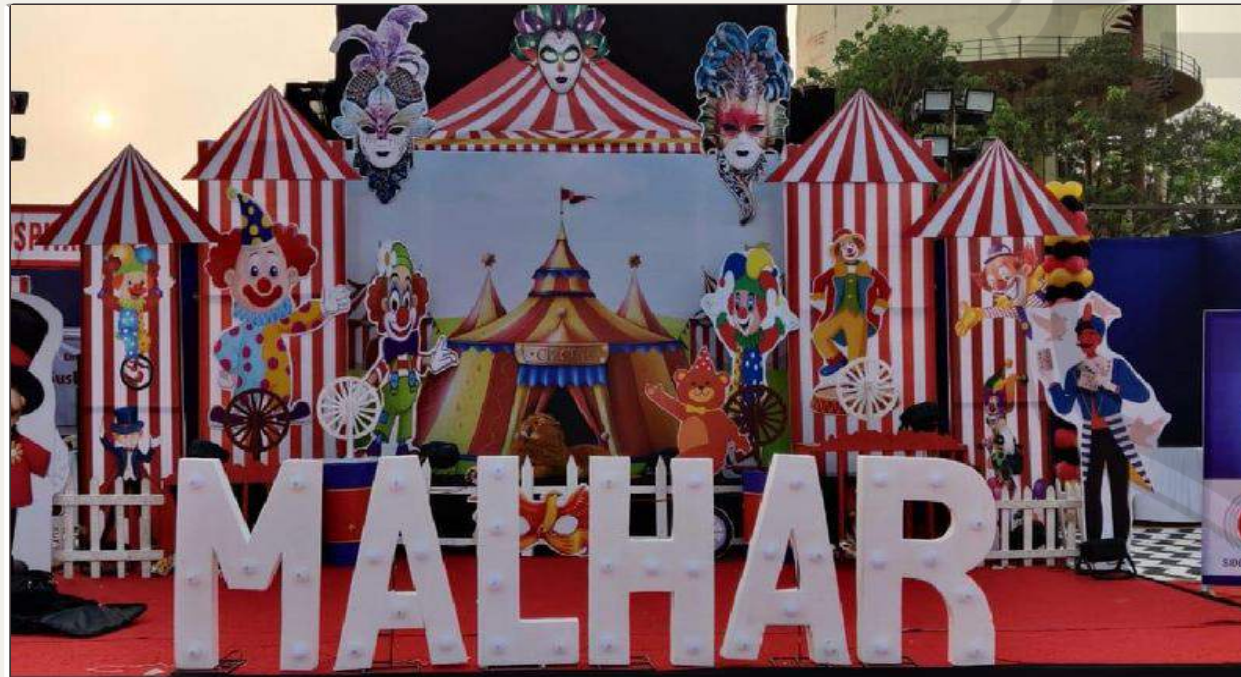

© DESIGN YOUR IMAGINATION

HALDI-BEACH

SANGEET

WEDDING

RECEPTION

DHOKALI THANE

IGATPURI

THEME DECOR